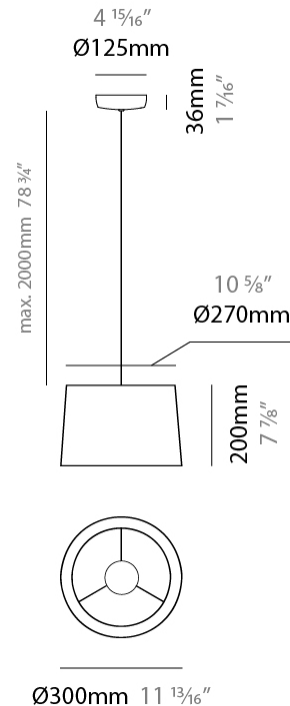

DRUM SUSPENSION

D111058-

base number Finish
Options

1. To build a product code in our configurator select the specify button on the base model # product page
2. To build a manual product code on this datasheet choose from the options listed below in blue font and add the suffix to the base model #

GENERAL

Series: Drum
Partner: Ole
Division: Design
Installation: Suspension
Product Type: Pendant
Mounting Location: Ceiling
Light Distribution: Direct / Indirect

PHYSICAL

Shape: Drum
Diameter (mm): 300
Diameter (in): 11 ¹³/₁₆"
Height (mm): 200
Height (in): 7 ⁷/₈"
Max. Overall Height (mm): 2200
Max. Overall Height (in): 86 ⁵/₈"
Weight (kg): 2
Weight (lbs): 4.4
Fixture Finish: BEI / BLK / BLU / COG / DGN / GRY / MRN / MOC / MUS / OLV / SIL / STN / TER / WHI
Holder Finish: BLK
Fixture Material: Fabric Cord / Metal
Primary Material: Fabric - Recycled
Cable Details: 2000mm Cable
Upon Request: Other fabric cord colors available upon request (see downloadable finish chart) Matte White Holder

ELECTRICAL

Number of Lamps: 1
Lamp Type: LED Retrofit
Lamp Shape: A19
Bulb Included: Bulb Not Included
Max. Wattage Per Lamp (W): 15
Lamp Base: E26
Input Voltage (V): 120
Upon Request: 277Vac / GU24

LED

OPTICAL

RATINGS AND CERTIFICATIONS

Certified By: Certified for North American Standards
IP rating: IP20

PROJECT
TYPE
SPECIFIER
QUANTITY
DATE