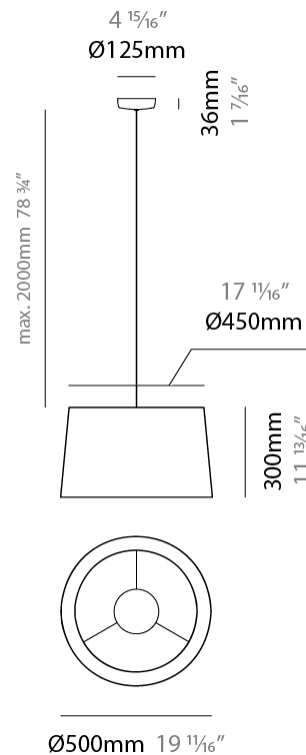

DRUM SUSPENSION

D111060-

base number Finish
Options

1. To build a product code in our configurator select the specify button on the base model # product page
2. To build a manual product code on this datasheet choose from the options listed below in blue font and add the suffix to the base model #

GENERAL

Series: Drum
Partner: Ole
Division: Design
Installation: Suspension
Product Type: Pendant
Mounting Location: Ceiling
Light Distribution: Direct / Indirect

PHYSICAL

Shape: Drum
Diameter (mm): 500
Diameter (in): 19 13/16
Height (mm): 300
Height (in): 11 13/16
Max. Overall Height (mm): 2300
Max. Overall Height (in): 90 9/16
Weight (kg): 2.8
Weight (lbs): 6.2
Fixture Finish: BEI / BLK / BLU / COG / DGN / GRY / MRN / MOC / MUS / OLV / SIL / STN / TER / WHI
Holder Finish: BLK
Fixture Material: Fabric Cord / Metal
Primary Material: Fabric - Recycled
Cable Details: 2000mm Cable
Upon Request: Other fabric cord colors available upon request (see downloadable finish chart) Matte White Holder

ELECTRICAL

Number of Lamps: 1
Lamp Type: LED Retrofit
Lamp Shape: A19
Bulb Included: Bulb Not Included
Max. Wattage Per Lamp (W): 15
Lamp Base: E26
Input Voltage (V): 120
Upon Request: 277Vac / GU24

LED

OPTICAL

RATINGS AND CERTIFICATIONS

Certified By: Certified for North American Standards
IP rating: IP20

PROJECT
TYPE
SPECIFIER
QUANTITY
DATE