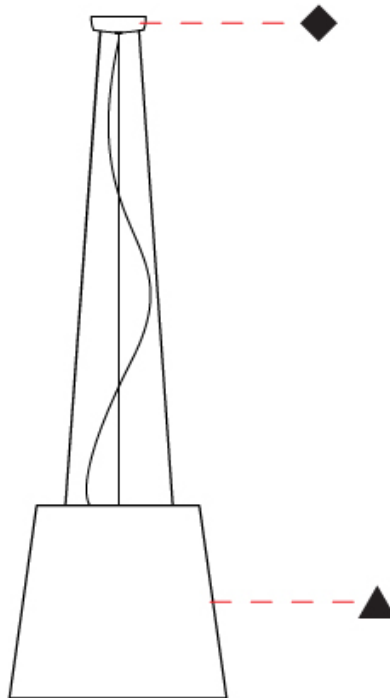

DRUM SUSPENSION

D111062-

PROJECT _____

TYPE _____

SPECIFIER _____

QUANTITY _____

DATE _____

D