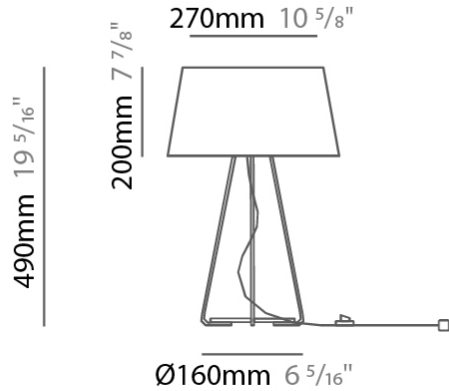

PROJECT
TYPE
SPECIFIER
QUANTITY
DATE

DRUM PORTABLE

D114008-

base number   Finish
Options

1. To build a product code in our configurator select the specify button on the base model # product page
2. To build a manual product code on this datasheet choose from the options listed below in blue font and add the suffix to the base model #

GENERAL

Series: Drum
Partner: Ole
Division: Design
Installation: Portable
Product Type: Table
Mounting Location: Table
Light Distribution: Direct / Indirect

PHYSICAL

Shape: Drum
Diameter (mm): 300
Diameter (in): 11 ¹³/₁₆
Height (mm): 490
Height (in): 19 ⁵/₁₆
Weight (kg): 1.7
Weight (lbs): 3.7
Diffuser: Cord Shade - Beige / Black / Blue / Brown / Dark Green / Green / Gray / Lithium / Maroon / Marsala / Red / Silver / Stone / White
Fixture Finish: GWT
Fixture Material: Fabric Cord / Metal
Primary Material: Fabric - Recycled

ELECTRICAL

Number of Lamps: 1
Lamp Type: LED Retrofit
Lamp Shape: A19
Bulb Included: Bulb Not Included
Max. Wattage Per Lamp (W): 15
Lamp Base: E26
Input Voltage (V): 120
Upon Request: 277Vac / GU24

LED

OPTICAL

RATINGS AND CERTIFICATIONS

Certified By: Certified for North American Standards
IP rating: IP20