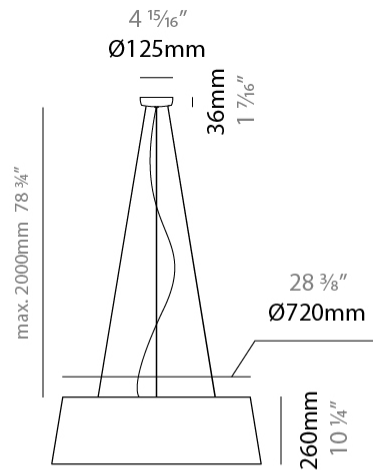

1. To build a product code in our configurator select the specify button on the base model # product page
2. To build a manual product code on this datasheet choose from the options listed below in blue font and add the suffix to the base model #

GENERAL

Series: Drum _____
Partner: Ole _____
Division: Design _____
Installation: Suspension _____
Product Type: Pendant _____
Mounting Location: Ceiling _____
Light Distribution: Direct / Indirect _____

PHYSICAL

Shape: Drum _____
Diameter (mm): 800 _____
Diameter (in): 31 1/2 _____
Height (mm): 260 _____
Height (in): 10 1/4 _____
Max. Overall Height (mm): 2260 _____
Max. Overall Height (in): 89 _____
Weight (kg): 4.6 _____
Weight (lbs): 10.12 _____
Fixture Finish: [BEI](#) / [BLK](#) / [BLU](#) / [COG](#) / [DGN](#) / [GRY](#) / [MRN](#) / [MOC](#) / [MUS](#) / [OLV](#) / [SIL](#) / [STN](#) / [TER](#) / [WHI](#) _____
Holder Finish: BLK _____
Fixture Material: Fabric Cord / Metal _____
Primary Material: Fabric - Recycled _____
Cable Details: 2000mm Cable _____
Upon Request: Other fabric cord colors available upon request (see downloadable finish chart) Matte White Holder _____

ELECTRICAL

Number of Lamps: 4 _____
Lamp Type: LED Retrofit _____
Lamp Shape: A19 _____
Bulb Included: Bulb Not Included _____
Max. Wattage Per Lamp (W): 15 _____
Lamp Base: E26 _____
Input Voltage (V): 120 _____
Upon Request: 277Vac / GU24 _____

LED

OPTICAL

RATINGS AND CERTIFICATIONS

Certified By: Certified for North American Standards _____
IP rating: IP20 _____

Ø800mm 31 1/2"